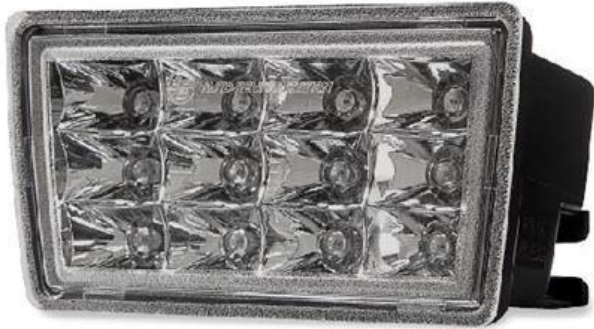

2014~2021

LED Position / Indicator / Brake / Reverse Light

RC : Red+Clear Lens & Chrome Base

SB : Smoked Lens & Matt Black Base

R : Clear Lens & Cherry Red Base

B : Clear Lens & Black Base

CBR : Clear Lens & Black Base & Red Light Bar

SC : Smoked Lens & Chrome Base

SB2002 SUBARU WRX/STI Sequential LED Tail Light

2014~2021

LED Position /Indicator / Brake / Reverse Lights

B : Clear Lens & Black Base

R : Clear Lens & Red Base

CBR : Clear Lens & Black Base & Red Light bar

SB : Smoked Lens & Black Base

SBR : Smoked Lens & Black Base & Red Light Bar

A-SB-3-001 SUBARU WRX/STI LED Rear Fog Light

2011~Present Impreza GP 2012~2017 XV 2014 WRX (VAG)

2014 STI (VAB) 2014~Present WRX/ STI

LED Rear Fog Light+Additional F1 style Brake Light Feature

C : Clear Lens & Chrome Base

R : Clear Lens & Cherry Red Base

SB : Smoked Lens & Matt Black Base

RC : Red+Clear Lens & Chrome Base

A-SB-5-001 SUBARU BRZ/SCION FR-S /TOYOTA 86 LED Side Fender Garnish