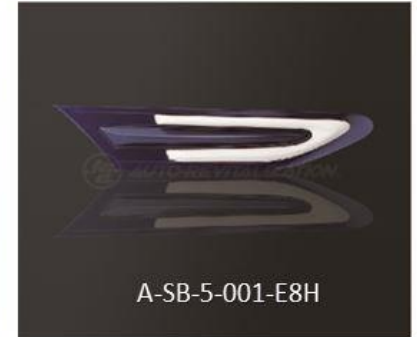

A-SB-5-001 SUBARU BRZ/SCION FR-S /TOYOTA 86 LED Side Fender Garnish

2012~2020

LED Side DRL / Indicator Lights

Design your unique:

A. Painting Colors:

1. 37J-Pearlescent White
2. 61K-Metallic Dark Gray
3. C7P-Solid Red
4. H8R-Metallic Orange
5. E8H- Metallic Blue
6. CB-Carbon Looks
7. D6S-Metallic Silver
8. D4S-Metallic Black

B. LED Colors:

1. White
2. Amber