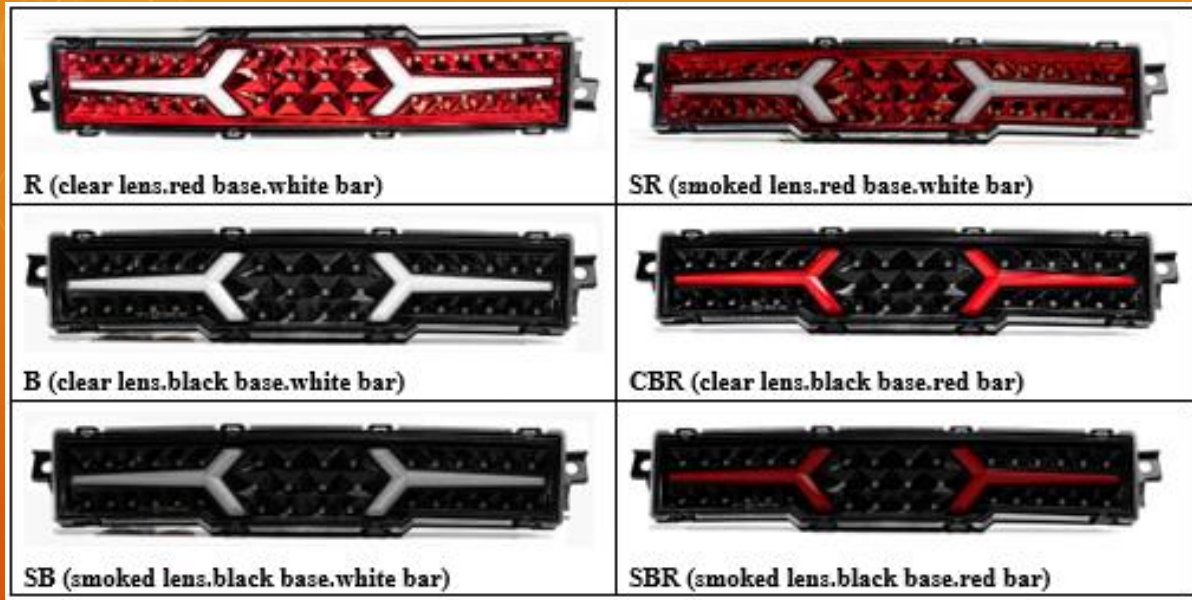

TO3003 SUBARU BRZ/TOYOTA GR86 LED Reverse Light

2022~Present

Full LED Reverse/Position/Brake(Fog) Lights

E-MARK APPROVAL

SB3003 SUBARU BRZ/TOYOTA GR86 LED Reverse Light

2022~Present

Full LED Reverse/Position/Brake(Fog) Lights