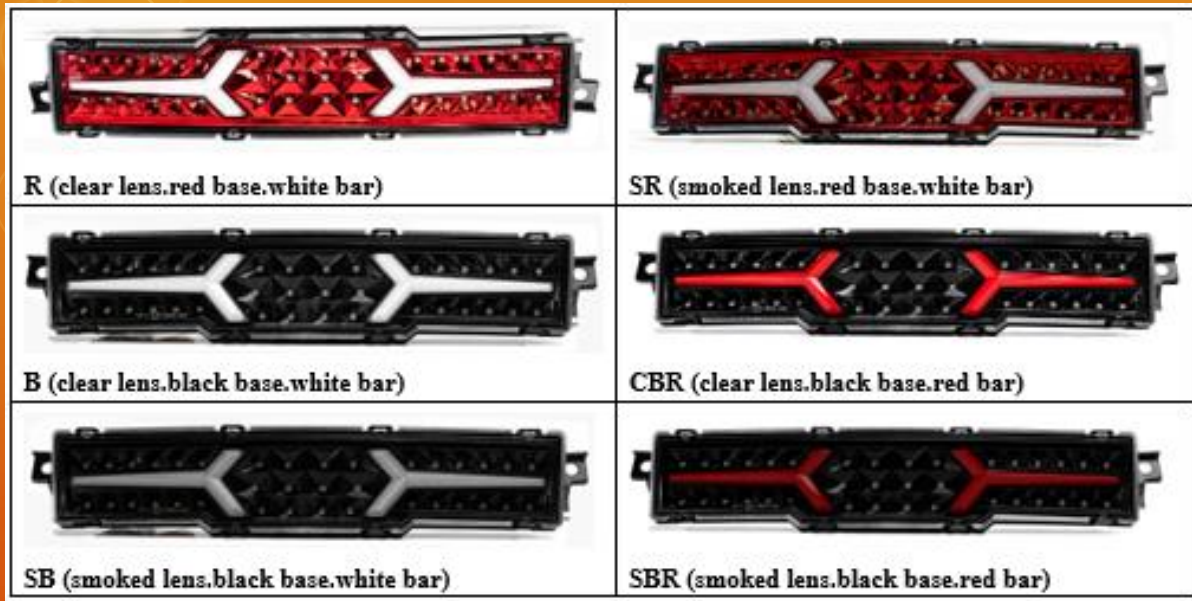

SB3003 SUBARU BRZ/TOYOTA GR86 LED Reverse Light V2

2022~Present

Full LED Reverse/Position/Brake(Fog) Lights