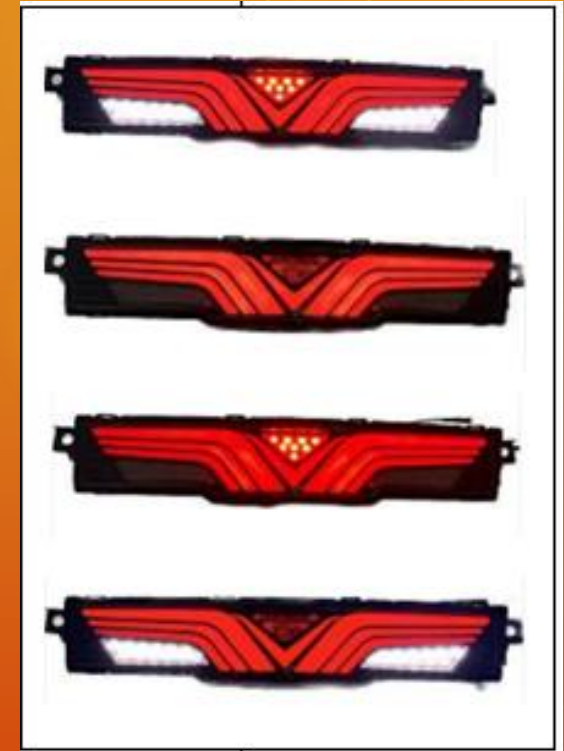

RC : Red Lens.Chrome Base

B : Clear Lens.Black Base

SB3002 SUBARU BRZ/TOYOTA GR86 LED Reverse Light V3

2022~Present

Full LED Reverse/Position/Brake(Fog) Lights

 <p>SB3002 CBCR</p> <p>CBCR (clear lens.black base.white position bar.red brake bar)</p>	 <p>SB3002 CBRC</p> <p>CBRC (clear lens.black base.red position bar.clear brake bar)</p>
 <p>SB3002 CBRR</p> <p>CBRR (clear lens.black base.red position bar.red brake bar)</p>	 <p>SB3002 SBCR</p> <p>SBCR (smoked lens.black base.clear position bar.red brake bar)</p>
 <p>SB3002 SBRC</p> <p>SBRC (smoked lens.black base.red position bar.clear brake bar)</p>	 <p>SB3002 SBRR</p> <p>SBRR (smoked lens.black base.red position bar.red brake bar)</p>